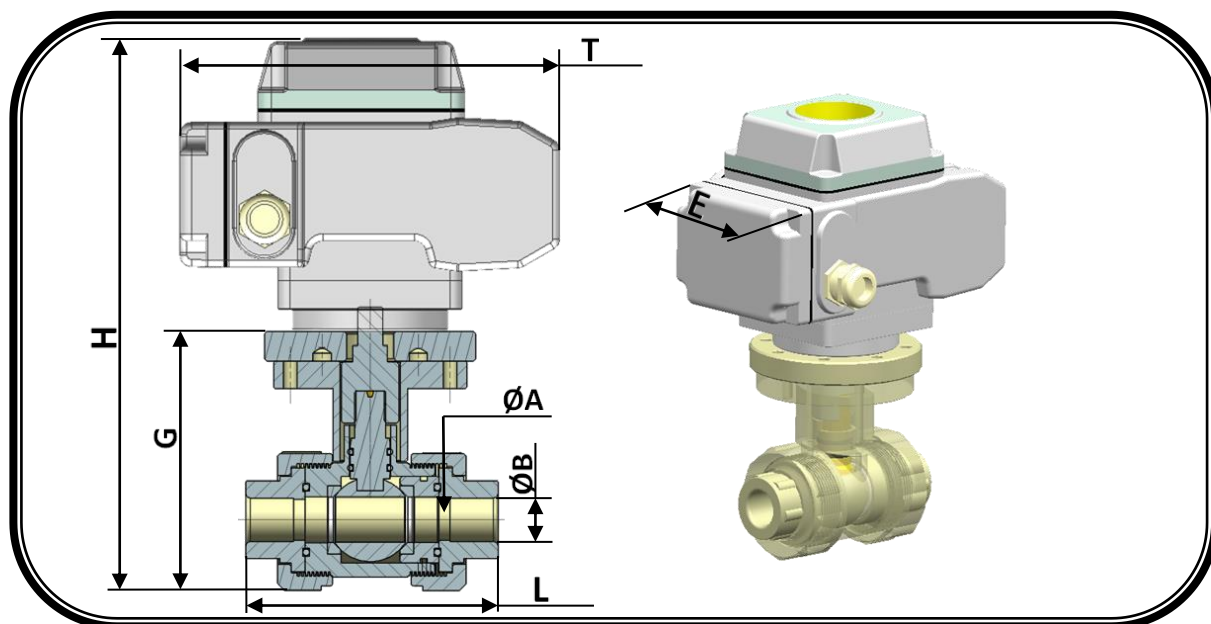

BUEU VÁLVULAS

DIMENSIONAL VÁLVULA DE ESFERA ELÉTRICA IP67

DIMENSIONAL VALVULA ESFERA COM ATUADOR ELETRICO											
DN	B(rosca)	B(solda sch 40)	B(solda sch 80)	L.solda	L.rosca	L.flange	H	E	G	T	A
1/2"	BSP 1/2"	PVC/PP/20mm	CPVC/21.3mm	113	113	169	233	115	100	141	18
3/4"	BSP 3/4"	PVC/PP/25mm	CPVC/26.7mm	114	114	170	233	115	100	141	20
1"	BSP 1"	PVC/PP/32mm	CPVC/33.4mm	128	128	198	242	115	109	141	25
1.1/4"	BSP 1.1/4"	PVC/PP/40mm	CPVC/42.2mm	160	160	230	283	115	150	141	38
1.1/2"	BSP 1.1/2"	PVC/PP/50mm	CPVC/48.3mm	162	162	232	283	115	150	141	40
2"	BSP 2"	PVC/PP/60mm	CPVC/60.3mm	181	181	269	313	115	180	141	50
2.1/2"	BSP 2.1/2"	PVC/PP/75mm	CPVC/73mm	215	215	305	355	115	220	141	63
3"	BSP 3"	PVC/PP/85mm	CPVC/88.9mm	218	218	336	355	115	220	141	76
4"	BSP 4"	PVC/PP/110mm	CPVC/114.3mm	254	254	390	388	115	253	141	98