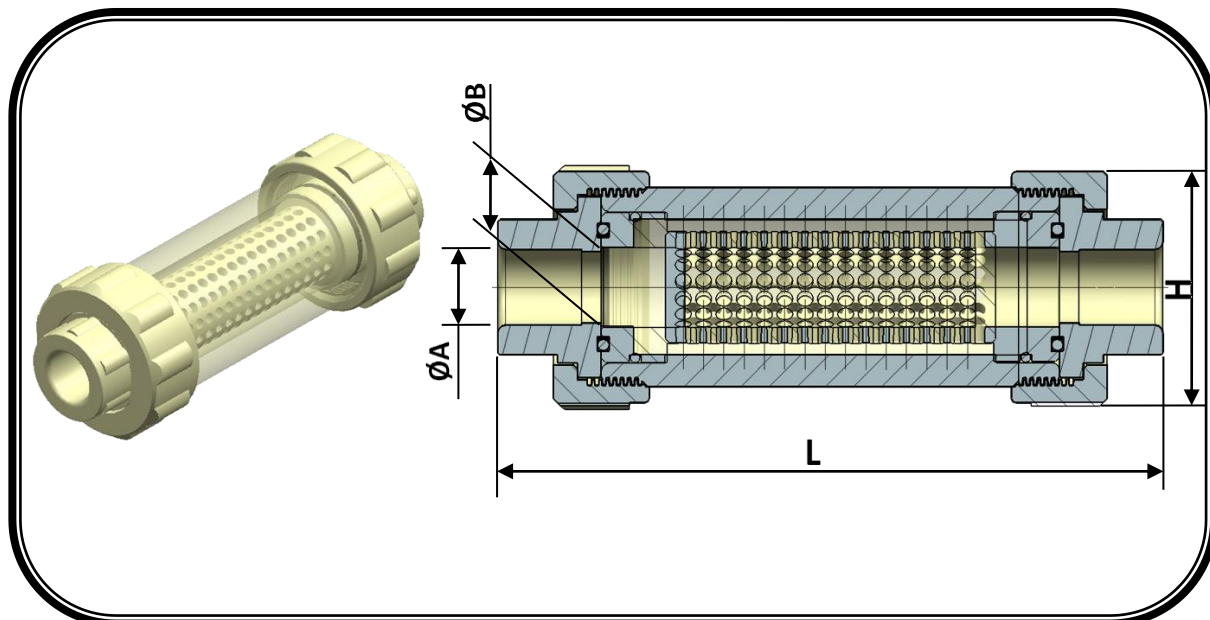

BUEU VÁLVULAS

DIMENSIONAL FILTRO CESTO DE LINHA

DIMENSIONAL FILTRO CESTO								
DN	A(rosca)	A(solda sch 40)	A(solda sch 80)	L.solda	L.rosca	L.flange	H(mm)	B(mm)
1/2"	BSP 1/2"	PVC/PP/20mm	CPVC/21.3mm	168	168	225	63	18
3/4"	BSP 3/4"	PVC/PP/25mm	CPVC/26.7mm	168	168	225	63	20
1"	BSP 1"	PVC/PP/32mm	CPVC/33.4mm	190	190	264	73	25
1.1/4"	BSP 1.1/4"	PVC/PP/40mm	CPVC/42.2mm	227	227	297	100	38
1.1/2"	BSP 1.1/2"	PVC/PP/50mm	CPVC/48.3mm	227	227	297	100	40
2"	BSP 2"	PVC/PP/60mm	CPVC/60.3mm	253	253	344	130	50
2.1/2"	BSP 2.1/2"	PVC/PP/75mm	CPVC/73mm	271	271	361	174	63
3"	BSP 3"	PVC/PP/85mm	CPVC/88.9mm	271	271	389	174	76
4"	BSP 4"	PVC/PP/110mm	CPVC/114.3mm	335	335	471	208	100