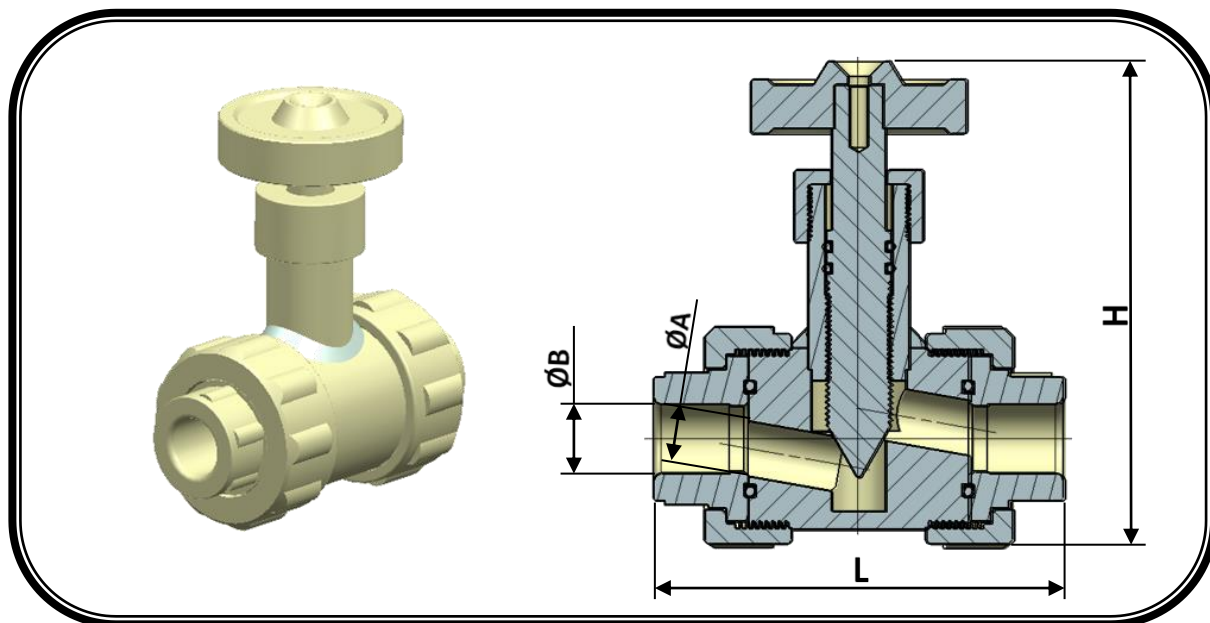

BUEU VÁLVULAS

DIMENSIONAL VÁLVULA DE AGULHA

DIMENSIONAL VÁLVULA DE AGULHA								
DN	B(rosca)	B(solda sch 40)	B(solda sch 80)	L.solda	L.rosca	L.flange	H(mm)	A(mm)
1/2"	BSP 1/2"	PVC/PP/20mm	CPVC/21.3mm	118	118	174	111	14
3/4"	BSP 3/4"	PVC/PP/25mm	CPVC/26.7mm	118	118	174	111	14
1"	BSP 1"	PVC/PP/32mm	CPVC/33.4mm	125	125	195	112	15
1.1/4"	BSP 1.1/4"	PVC/PP/40mm	CPVC/42.2mm	160	160	230	166	22
1.1/2"	BSP 1.1/2"	PVC/PP/50mm	CPVC/48.3mm	160	160	230	166	22
2"	BSP 2"	PVC/PP/60mm	CPVC/60.3mm	176	176	264	200	25
2.1/2"	BSP 2.1/2"	PVC/PP/75mm	CPVC/73mm	215	215	305	207	40
3"	BSP 3"	PVC/PP/85mm	CPVC/88.9mm	215	215	333	207	40
4"	BSP 4"	PVC/PP/110mm	CPVC/114.3mm	247	247	383	265	60